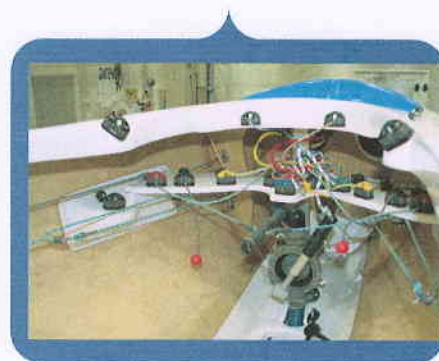

10.580.00,-

Options :

- Cradle
- Hand steering
- Boat cover
- Splash cover
- Transport blocks set of 2

830.00,-
175.00,-
288.00,-
170.00,-
205.00,-

Parts :

- Mast- and boom package complete (incl. whisker pole)
- Boom and whisker pole, complete
- Bottom plate, fibreglass
- Hand pump GUZZLER
- Membrane for Guzzler hand pump
- Leads, halved racing.
- Mast package complete, without boom
- Rudder, short
- Rudder, long
- Rudder square
- Wave deflector